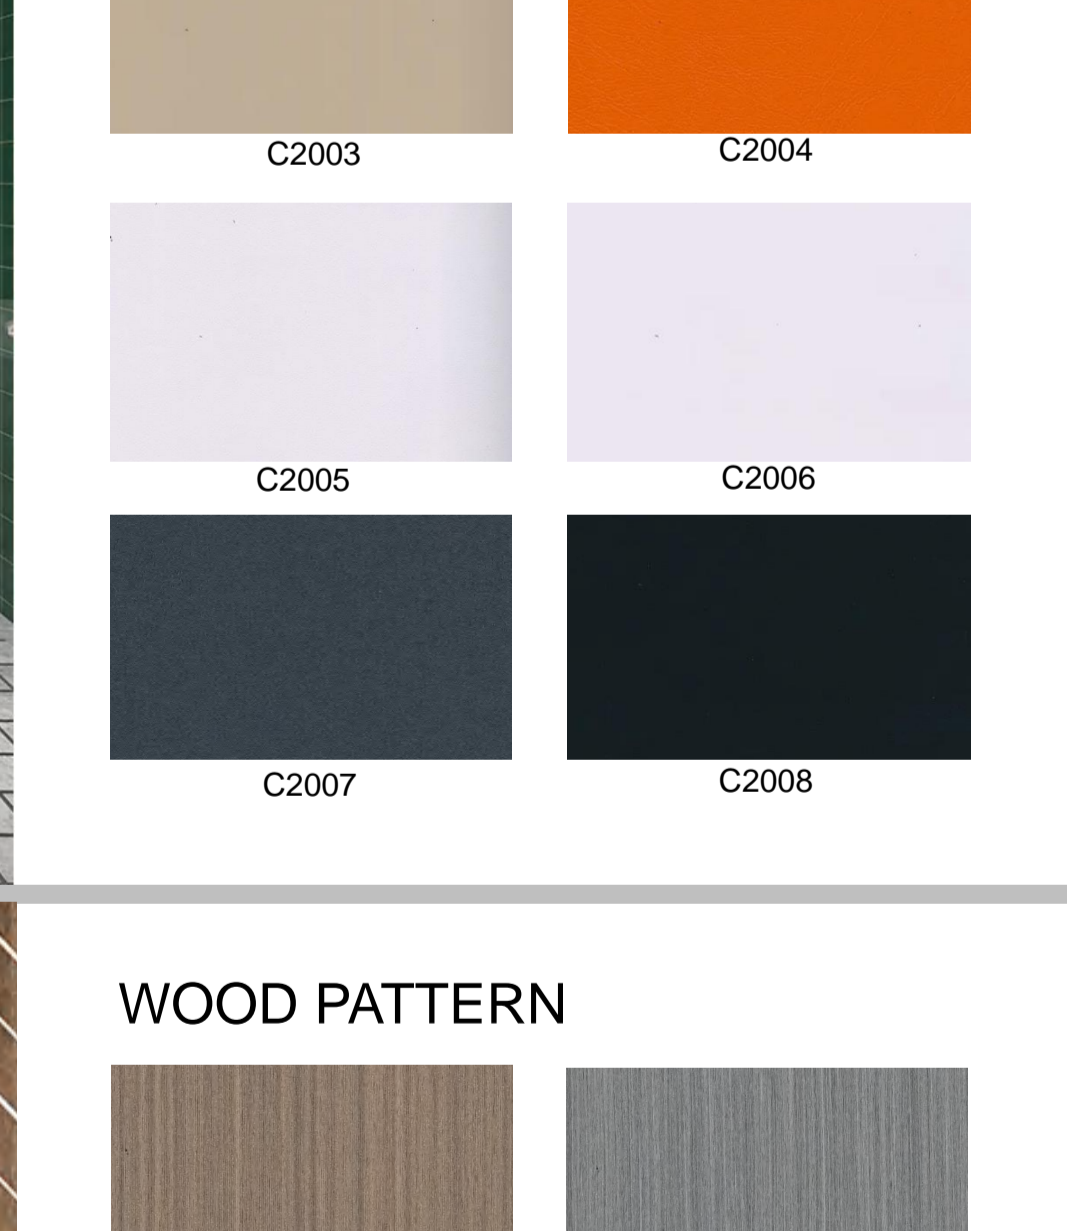

CLICK SPC WALL PANEL INSTALLATION

1. Measure
2. Cut
3. Glue
4. Nail Method 1
5. Click Method 2

Large Click+Screw

Click installation

Small Click