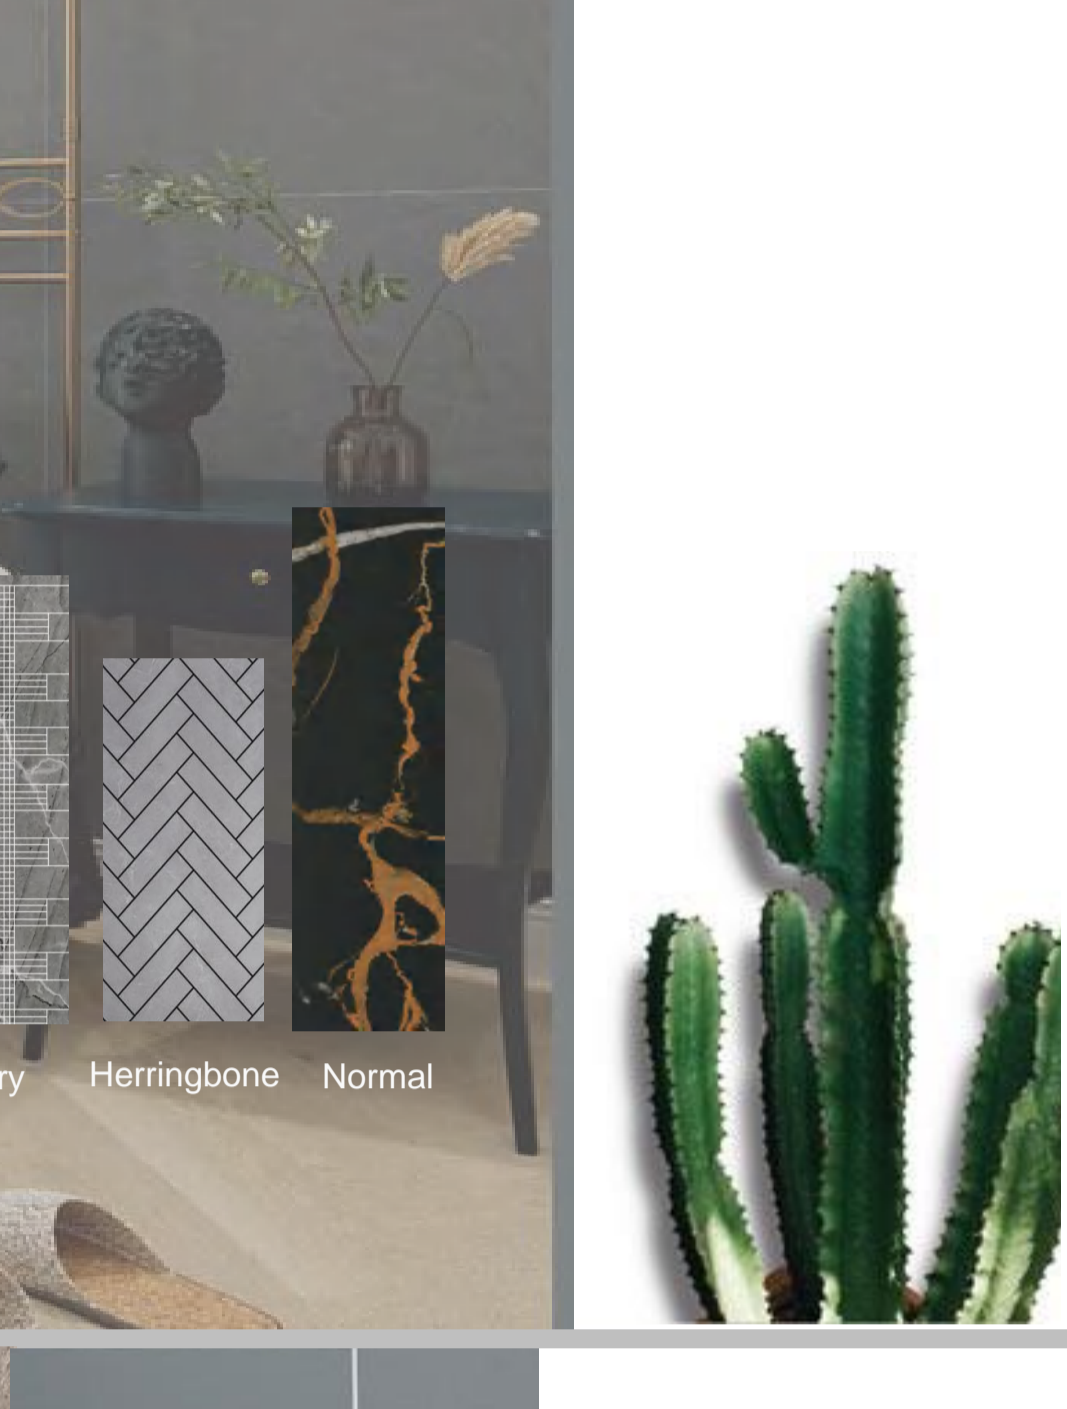

Click SPC Wall Panel

Sometimes shapes tell a better story. Delicate varieties infuse plain SPC wall Panels with the ability to create a dynamic, trendy, and stylish expression in your room.

SPC WALL PANELS

I Want Click SPC Wall Panel

	STEPGUARD FastPanel	Tiles/Bricks	Fabric/Wallpaper
Quick and easy installation	YES	NO	NO
Easy to work with	YES	NO	NO
Easy to fit	YES	NO	YES
Grout Lines	YES	NO	YES
Various designs and colors	YES	NO	NO
Durable	YES	NO	NO
Low maintenance	YES	NO	NO
Waterproof	YES	YES	NO
Hygienic	YES	NO	NO
Colorfast	YES	YES	NO
Thermal and sound insulation	YES	YES	NO
Eco-friendly	YES	YES	NO

If you are looking for an innovative and modern alternative to tiles and other materials, you can't go wrong with SPC wall panel.

The No Tile, Tile Wall Ideas

Same stunning tile effect wall, yet with **5 time** quicker and easier installation, and **70% COST** reduction! SPC wall panel, your grout-free modern alternative to tiles.

- 2000mm x 600mm
- 2000mm x 600mm
- 2000mm x 450mm
- 2000mm x 400mm
- 2000mm x 450mm
- 2000mm x 450mm
- 2000mm x 450mm

Product Features

Sometimes shapes tell a better story. Delicate varieties infuse plain SPC wall Panels with the ability to create a dynamic, trendy, and stylish expression in your room.