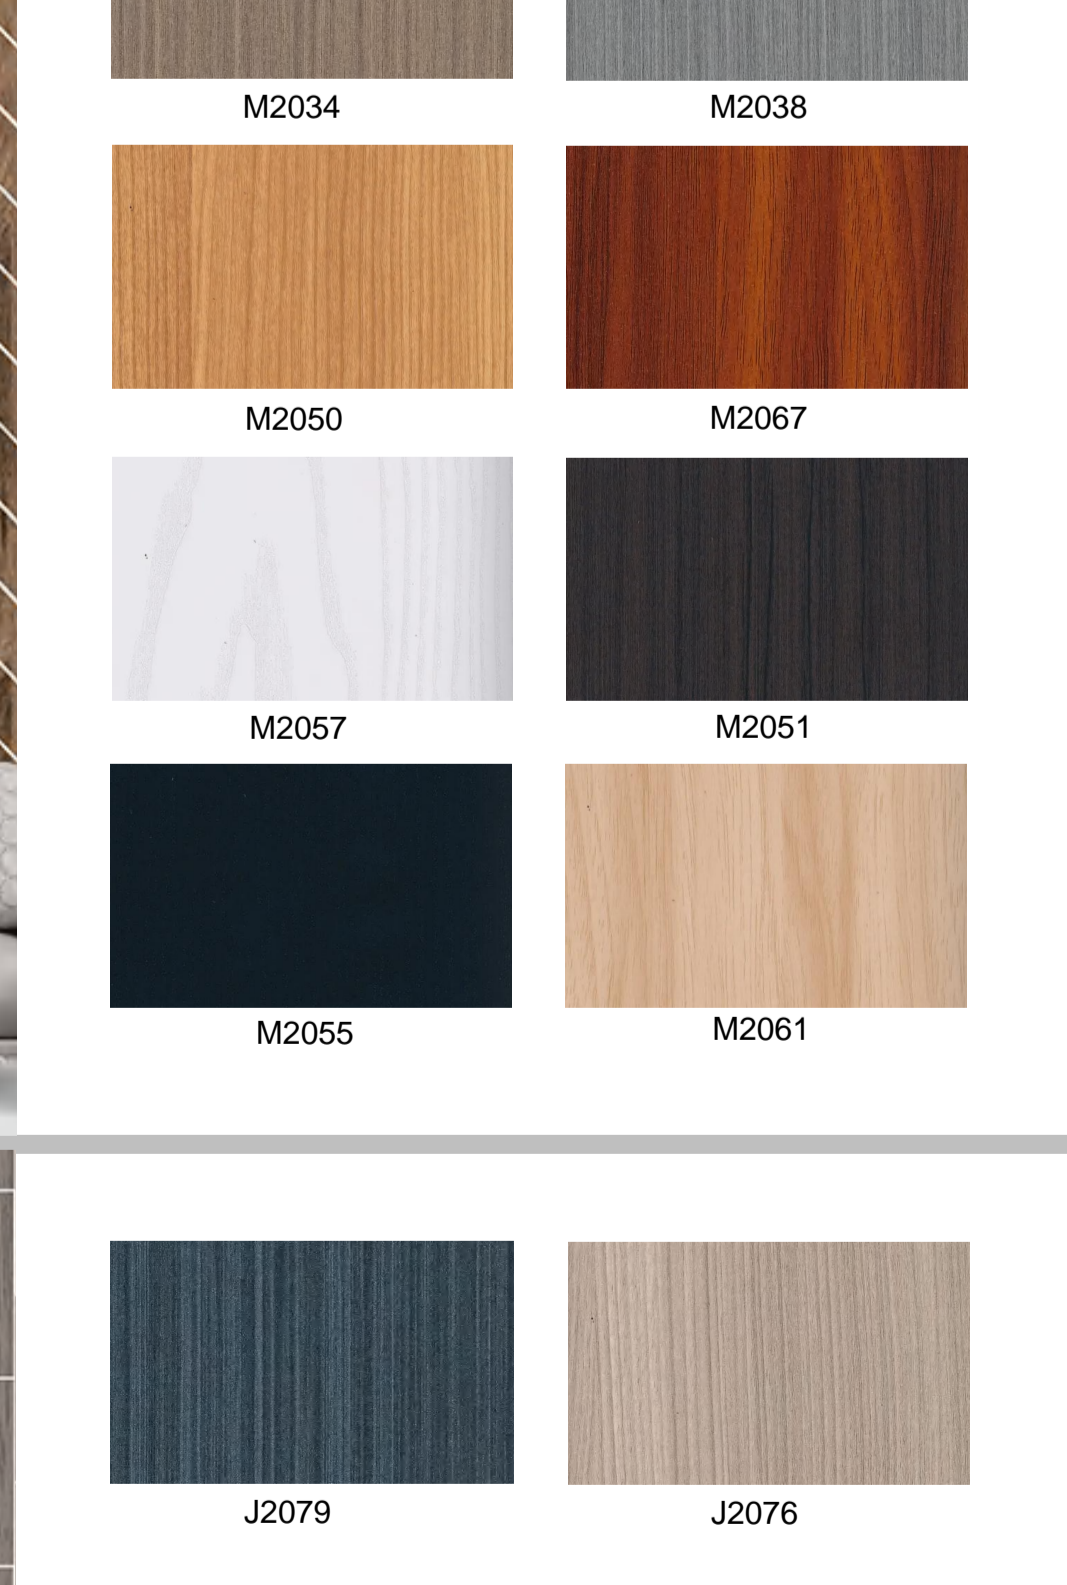

CLICK SPC WALL PANEL INSTALLATION

1. Measure
2. Cut
3. Glue
4. Nail Method 1
5. Click Method 2

Large Click+Screw

Click installation

Small Click