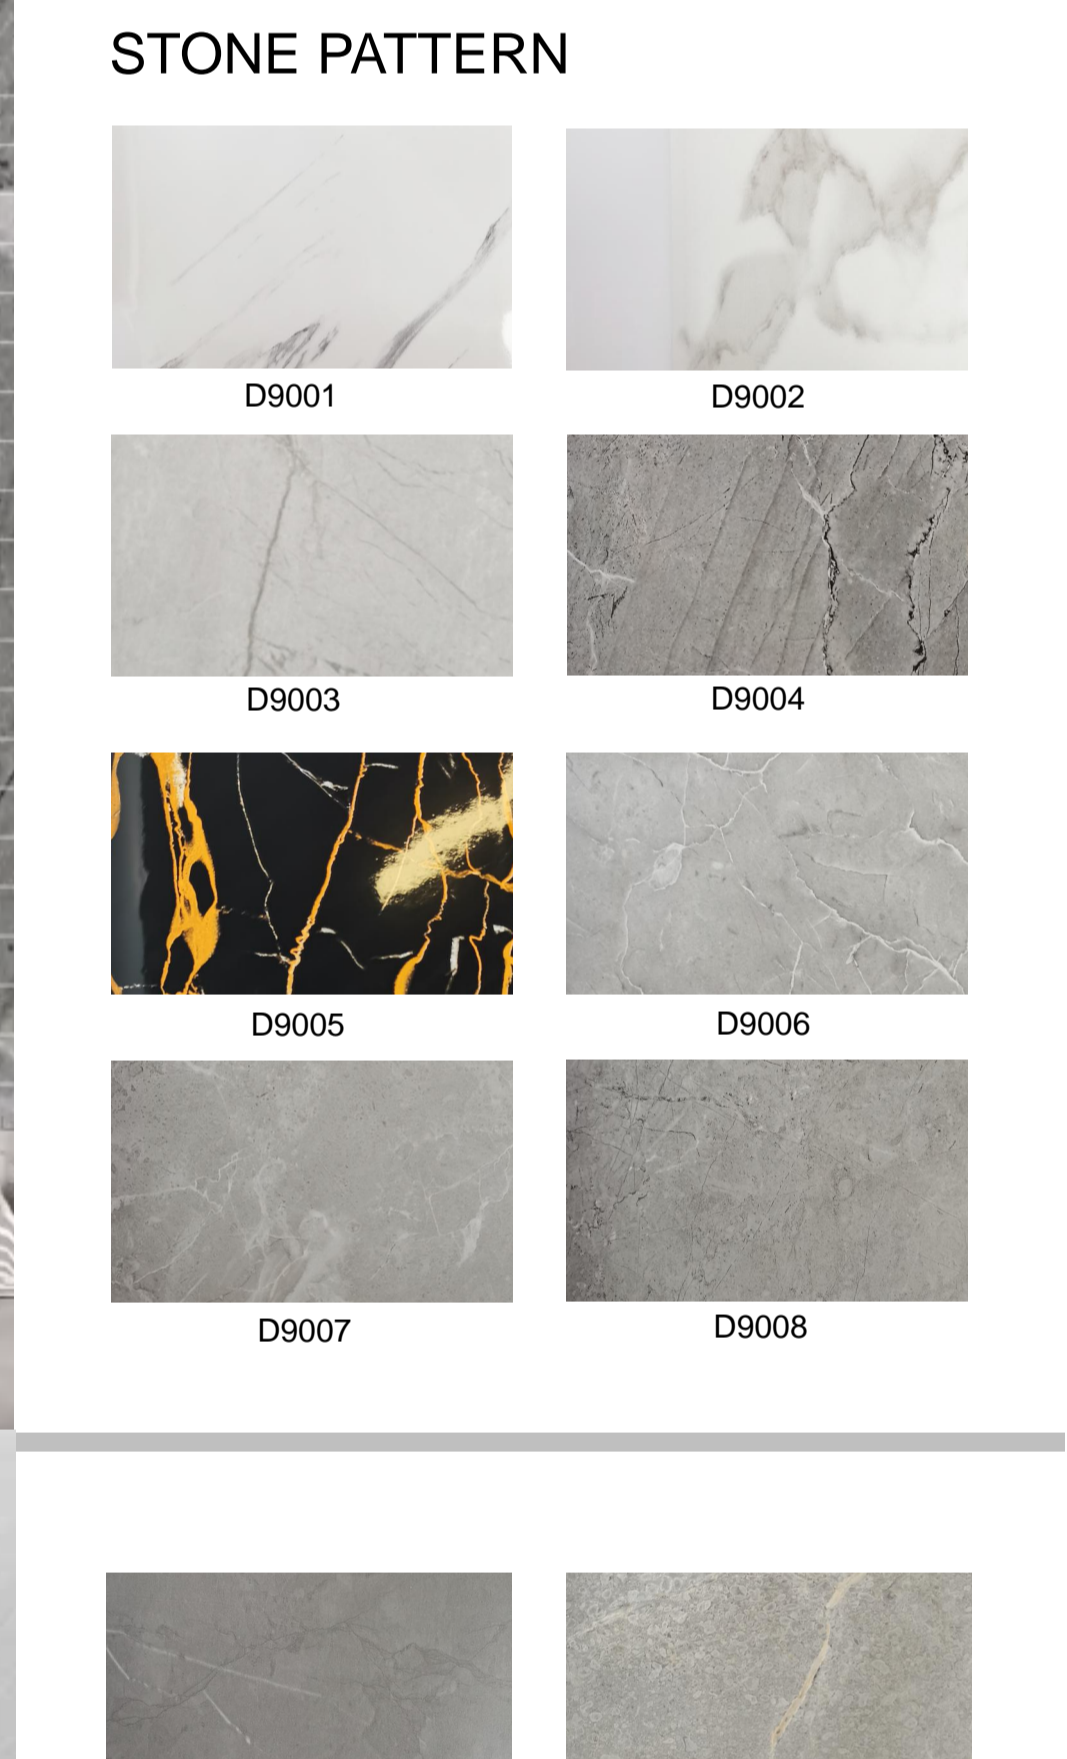

CLICK SPC WALL PANEL INSTALLATION

1. Measure
2. Cut
3. Glue
4. Nail Method 1
5. Click Method 2

Large Click+Screw

Click installation

Small Click