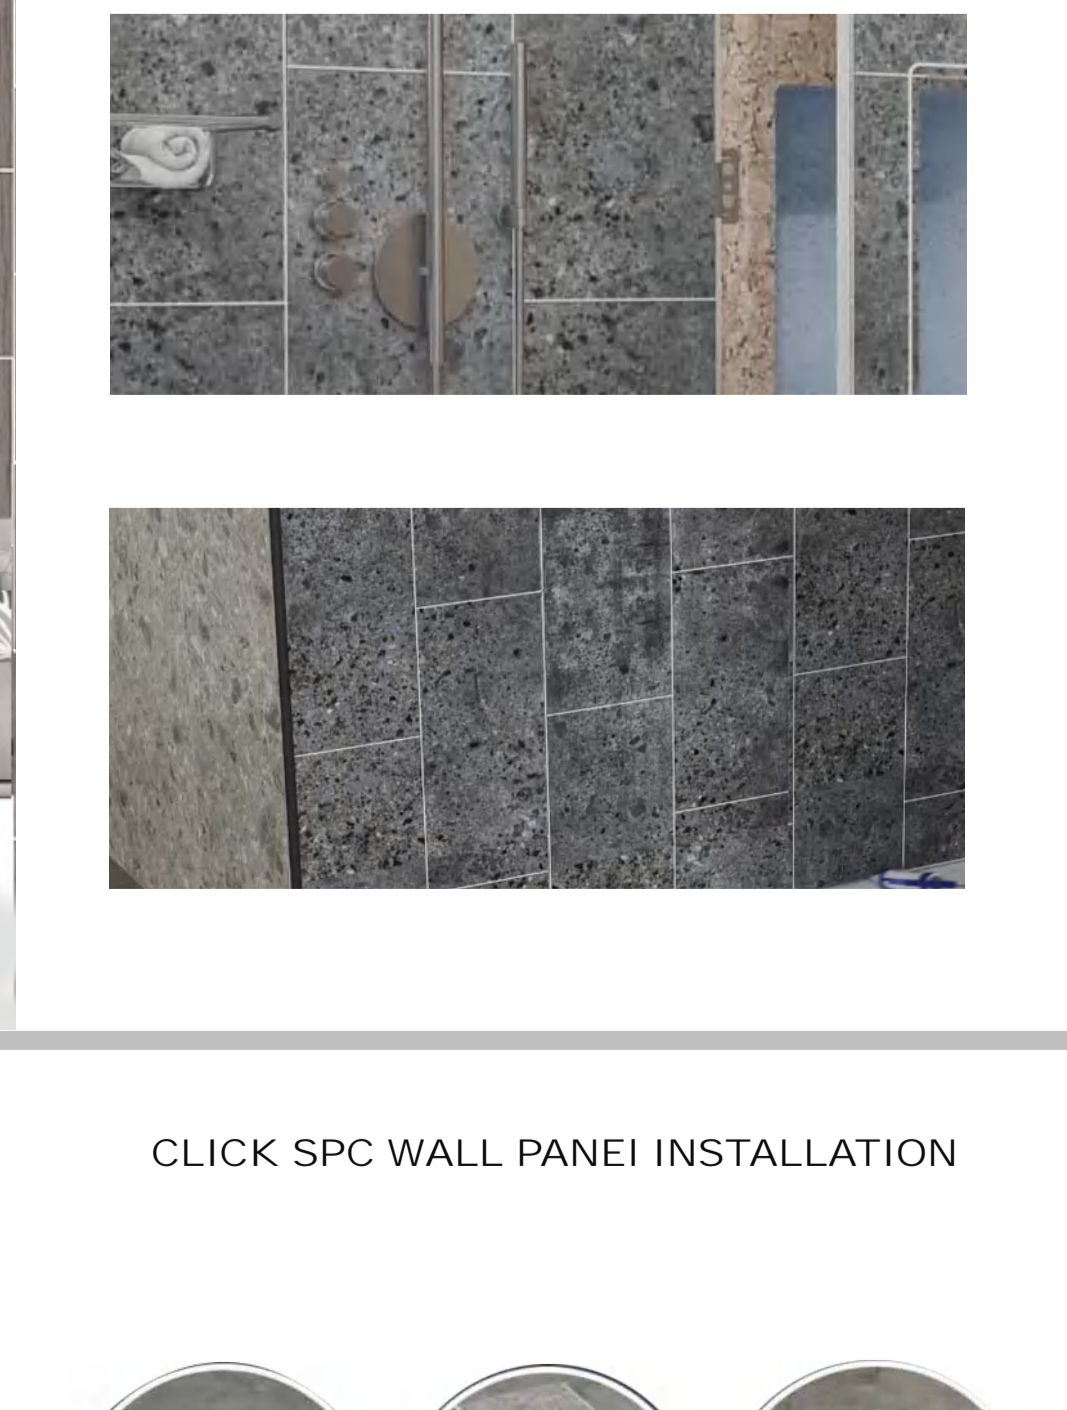

I Want Click SPC Wall Panel

	STEPGUARD FastPanel	Tiles/Bricks	Fabric/Wallpaper
Quick and easy installation	YES	NO	NO
Easy to work with	YES	NO	NO
Easy to fit	YES	NO	YES
Grout Lines	YES	NO	YES
Various designs and colors	YES	NO	NO
Durable	YES	NO	NO
Low maintenance	YES	NO	NO
Waterproof	YES	YES	NO
Hygienic	YES	NO	NO
Colorfast	YES	YES	NO
Thermal and sound insulation	YES	YES	NO
Eco-friendly	YES	YES	NO

- 2000mm x 600mm
- 2000mm x 600mm
- 2000mm x 450mm
- 2000mm x 400mm
- 2000mm x 450mm
- 2000mm x 450mm
- 2000mm x 450mm

Product Features

Sometimes shapes tell a better story. Delicate varieties infuse plain SPC wall Panels with the ability to create a dynamic, trendy, and stylish expression in your room.

- 100% Waterproof
- 100% Fireproof
- Easy to Clean

Complete Your Perfect Wall Panel Installation

Different wall panel trims are designed to create a seamless overall look and deliver a unique effect.

- Internal Corner
- External Corner
- End Cap
- Half Tile

CLICK SPC WALL PANEL SPECIFICATIONS

Item Name	Click SPC Wall Panel
Thickness	4mm, 5mm, 6mm
Length	2000mm-2900mm
Width	450mm, 600mm
Series	Normal, Herringbone, Rectangle, Square, Hexagon, Brick, Luxury, customized
Surface	Embossed
Core Material	PVC Resin, Calcium
Click	Small Click, Large Click
Squareness	±0.25mm
Straightness	±0.25mm
Flammability	Class Bf1-s1
Slip Resistance	Class DS
Sound Insulation	5dB
Color Fastness to Light	Grade 6
Curling after Exposure to Heat	≤1.2mm(80°C, 6Hrs)
Dimensional Stability to Heat	≤0.12%(80°C, 6Hrs)
Wear Resistance	≥0.015g
Peel Resistance	≥2.8Kgf/2cm
Determination of the Content of Formaldehyde	E1
Resilience to Chemicals	Class 0
Certificate	CE, SGS, ISO9001