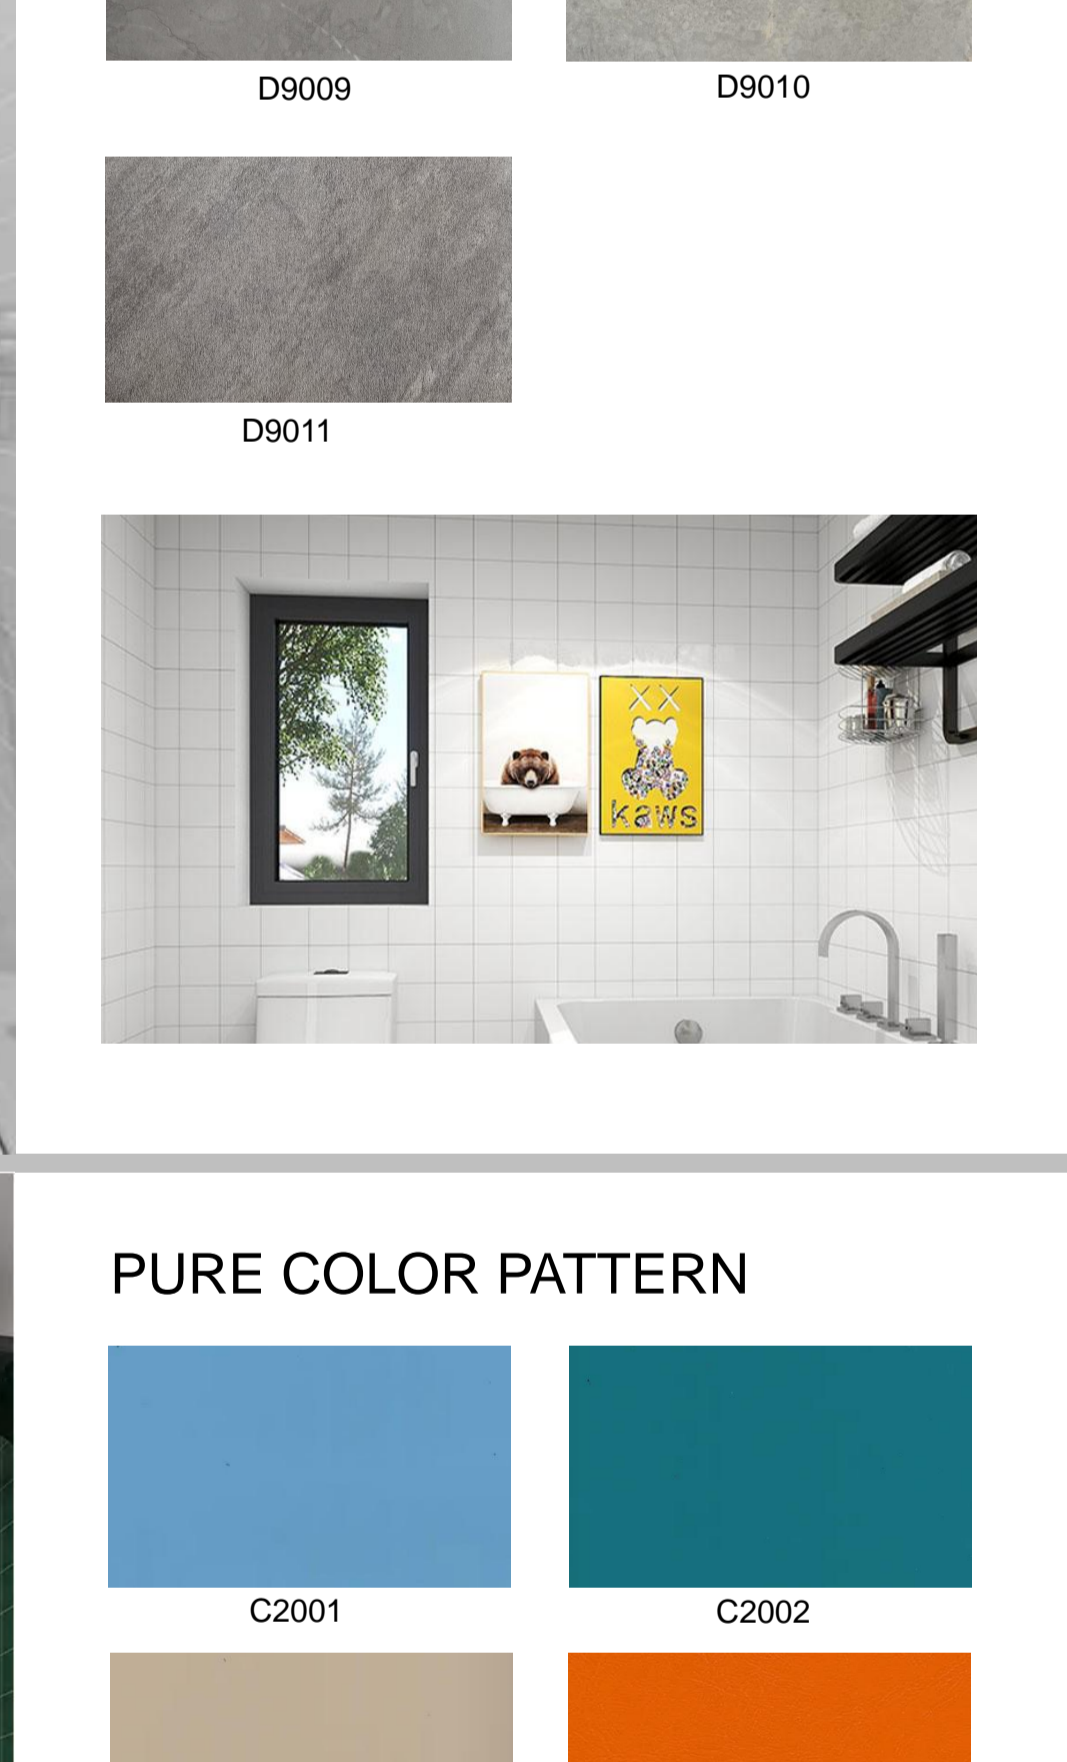

I Want Click SPC Wall Panel

	STEPGUARD FastPanel	Tiles/Bricks	Fabric/Wallpaper
Quick and easy installation	YES	NO	NO
Easy to work with	YES	NO	NO
Easy to fit	YES	NO	YES
Grout Lines	YES	NO	YES
Various designs and colors	YES	NO	NO
Durable	YES	NO	NO
Low maintenance	YES	NO	NO
Waterproof	YES	YES	NO
Hygienic	YES	NO	NO
Colorfast	YES	YES	NO
Thermal and sound insulation	YES	YES	NO
Eco-friendly	YES	YES	NO

- 2000mm x 600mm
- 2000mm x 600mm
- 2000mm x 450mm
- 2000mm x 400mm
- 2000mm x 450mm
- 2000mm x 450mm
- 2000mm x 450mm

Product Features

Sometimes shapes tell a better story. Delicate varieties infuse plain SPC wall Panels with the ability to create a dynamic, trendy, and stylish expression in your room.

- 100% Waterproof
- 100% Fireproof
- Easy to Clean

Complete Your Perfect Wall Panel Installation

Different wall panel trims are designed to create a seamless overall look and deliver a unique effect.

- Internal Corner
- External Corner
- End Cap
- Half Tile

CLICK SPC WALL PANEL SPECIFICATIONS

Item Name	Click SPC Wall Panel
Thickness	4mm, 5mm, 6mm
Length	2000mm-2900mm
Width	450mm, 600mm
Series	Normal, Herringbone, Rectangle, Square, Hexagon, Brick, Luxury, customized
Surface	Embossed
Core Material	PVC Resin, Calcium
Click	Small Click, Large Click
Squareness	±0.25mm
Straightness	±0.25mm
Flammability	Class Bf1-s1
Slip Resistance	Class DS
Sound Insulation	5dB
Color Fastness to Light	Grade 6
Curling after Exposure to Heat	≤1.2mm(80°C, 6Hrs)
Dimensional Stability to Heat	≤0.12%(80°C, 6Hrs)
Wear Resistance	≥0.015g
Peel Resistance	≥2.8Kgf/2cm
Determination of the Content of Formaldehyde	E1
Resilience to Chemicals	Class 0
Certificate	CE, SGS, ISO9001