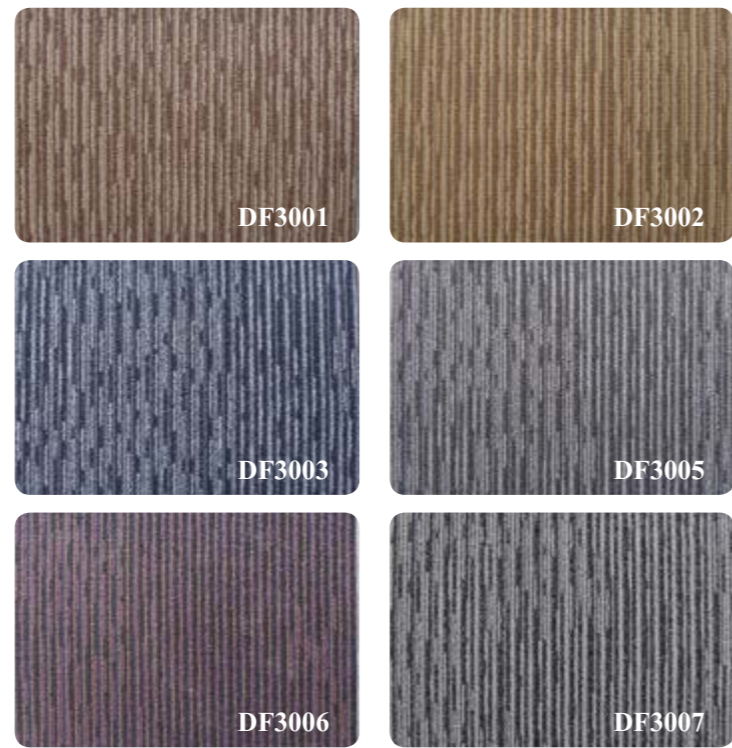

DF SERIES

Yarn Type: 100% PP; Construction: Multi-level Loop Pile

Backing: Non-woven; Size: 50*50cm