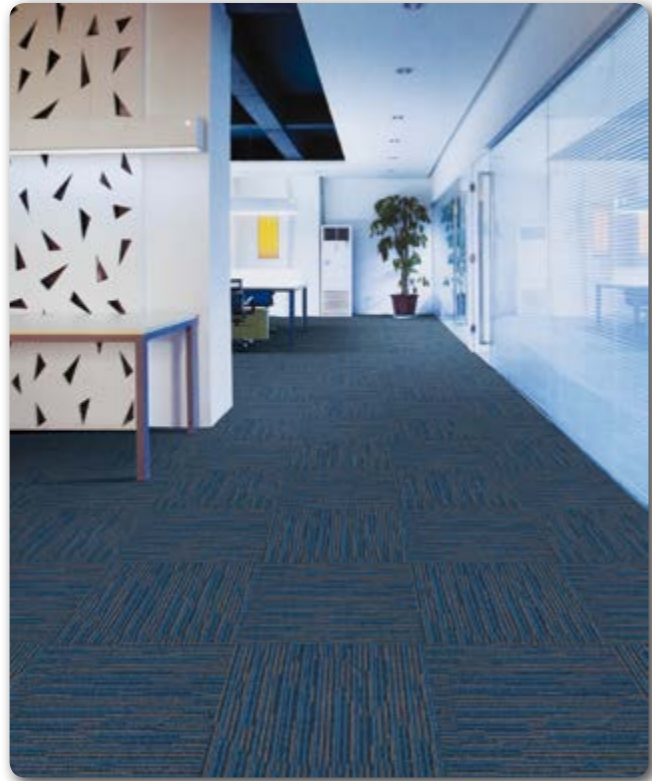

DA SERIES

Yarn Type: 100% PP; Construction: Multi-level Loop Pile

Backing: PVC; Size: 50*50cm