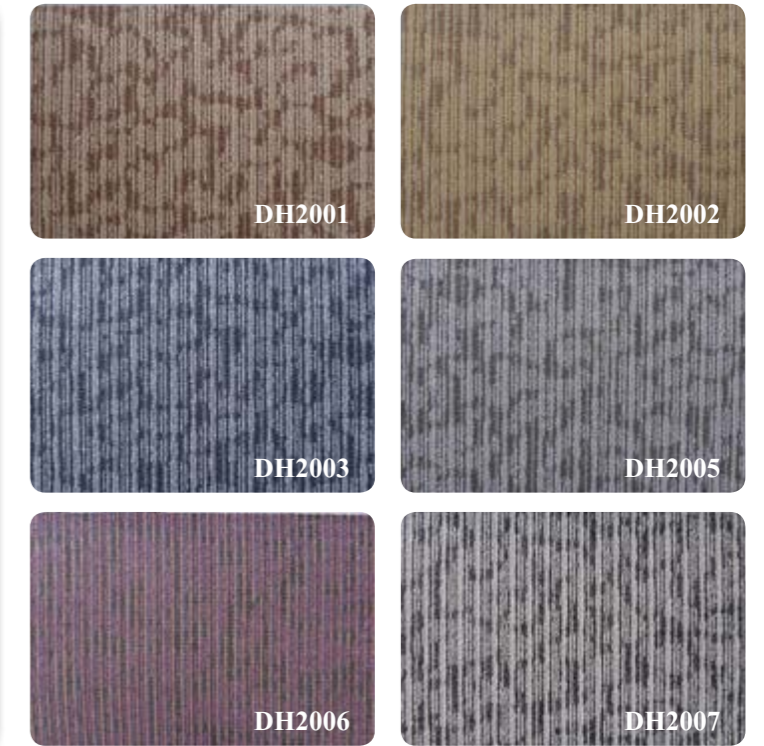

DF SERIES

Yarn Type: 100% PP; Construction: Multi-level Loop Pile

Backing: Non-woven; Size: 50*50cm

DH SERIES

Yarn Type: 100% PP; Construction: Multi-level Loop Pile

Backing: Non-woven; Size: 50*50cm

DS SERIES