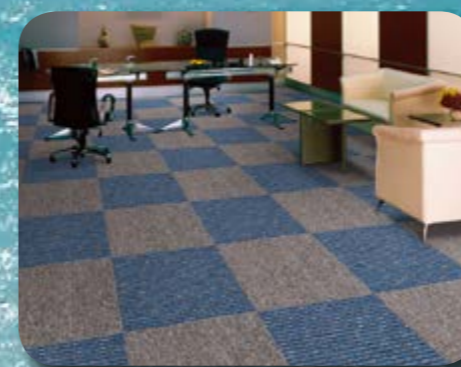

D&G FLOOR

CARPET TILES

Changzhou Dege Decorative Material Co.,Ltd.

Address : Zhonglou District, Changzhou City, Jiangsu Province, China 213002

Tel: 86-519-83866702/83828201

Fax: 86-519-83828201

Website: www.dgfloors.cn

E-mail: info@dgfloors.cn