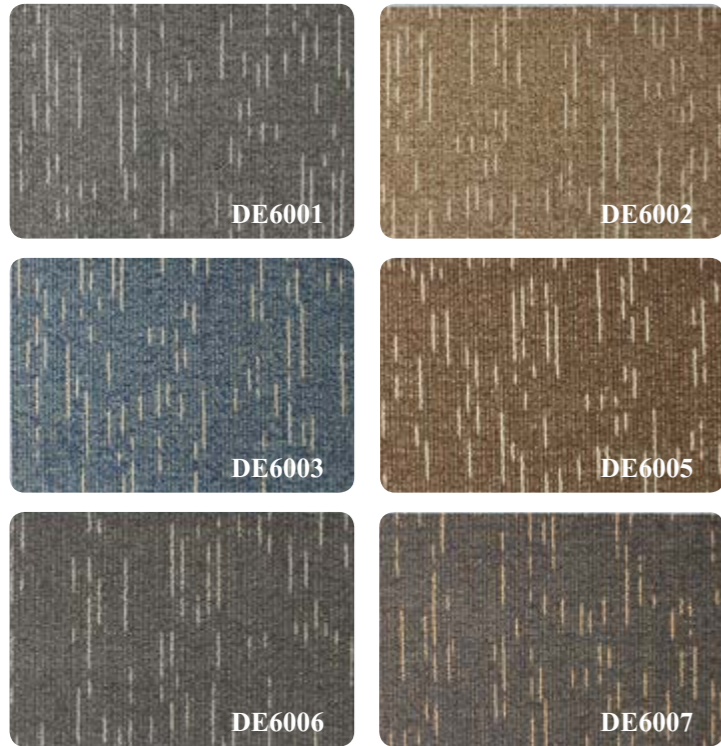

Backing: PVC; Size: 50*50cm

DA SERIES

Yarn Type: 100% PP; Construction: Multi-level Loop Pile

Backing: PVC; Size: 50*50cm

DE SERIES

Yarn Type: 100% PP; Construction: Multi-level Loop Pile

Backing: Non-woven; Size: 50*50cm