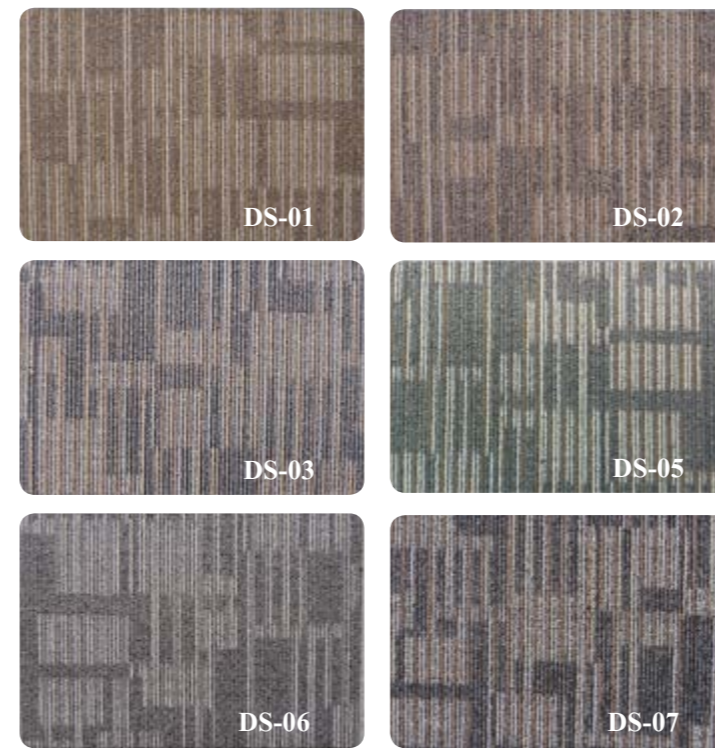

DS SERIES

Yarn Type: 100% PP; Construction: Multi-level Loop Pile

Backing: Non-woven+Bitumen; Size: 50*50cm