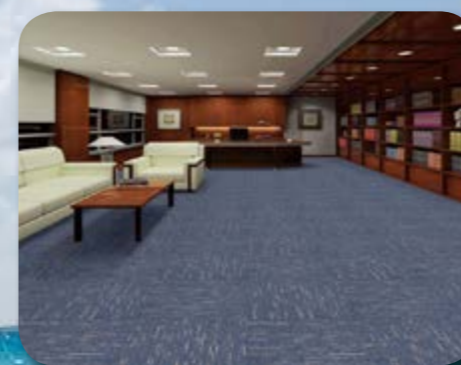

D&G FLOOR

CARPET TILES

Changzhou Dege Decorative Material Co.,Ltd.

Address : Zhonglou District, Changzhou City, Jiangsu Province, China 213002

Tel: 86-519-83866702/83828201

Fax: 86-519-83828201

Website: www.dgfloors.cn

E-mail: info@dgfloors.cn