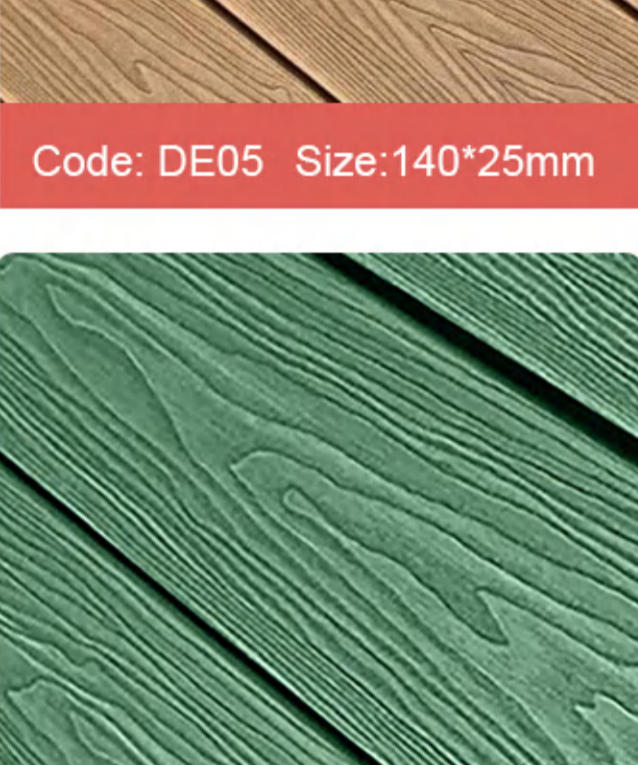

Code: DE05 Size: 140*25mm