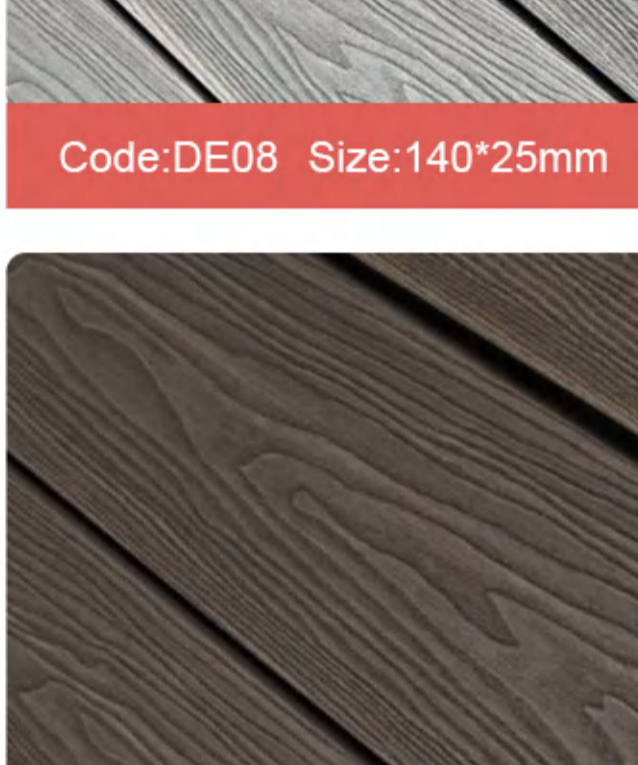

Code: DE08 Size: 140*25mm