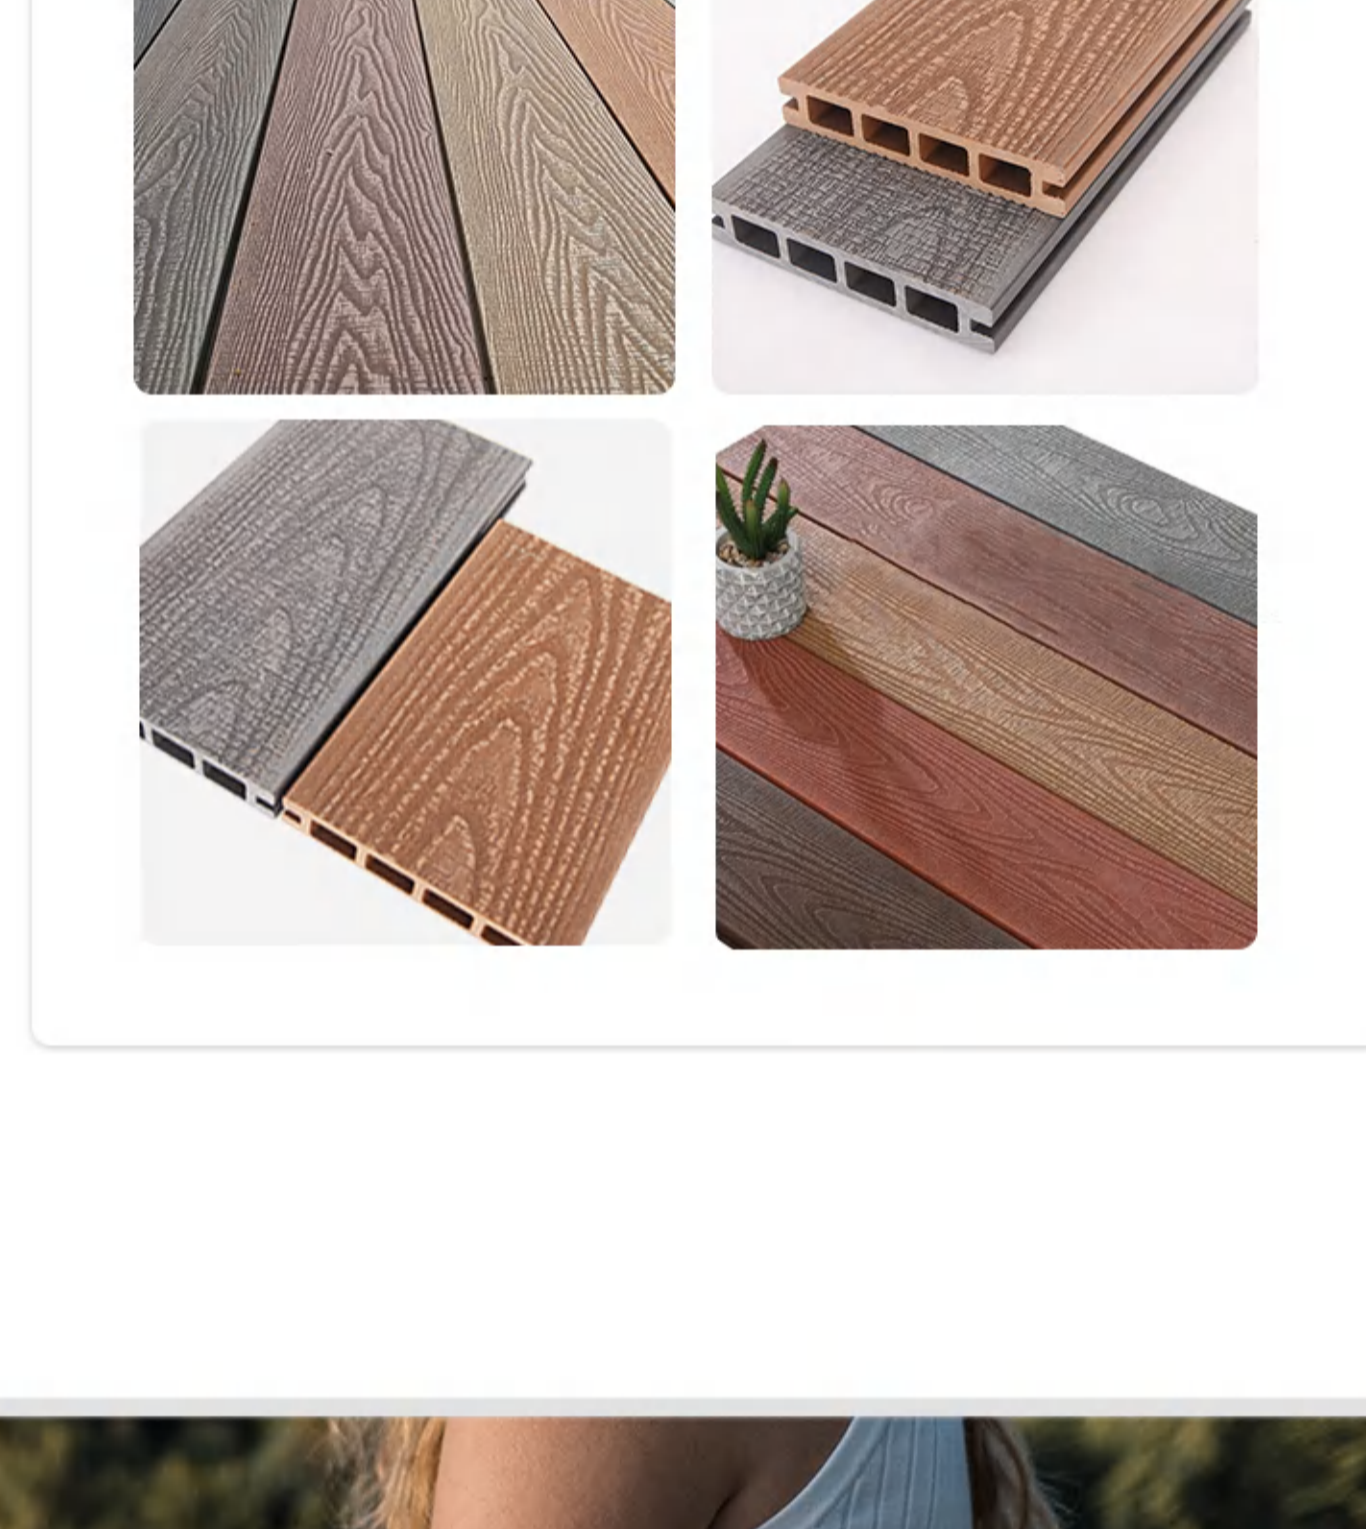

Real Shot Show