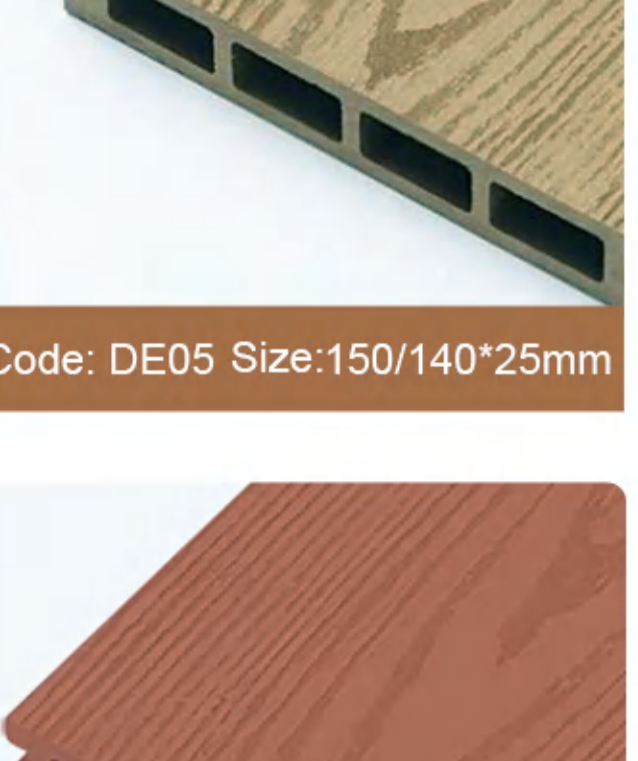

Code: DE05 Size: 150/140*25mm