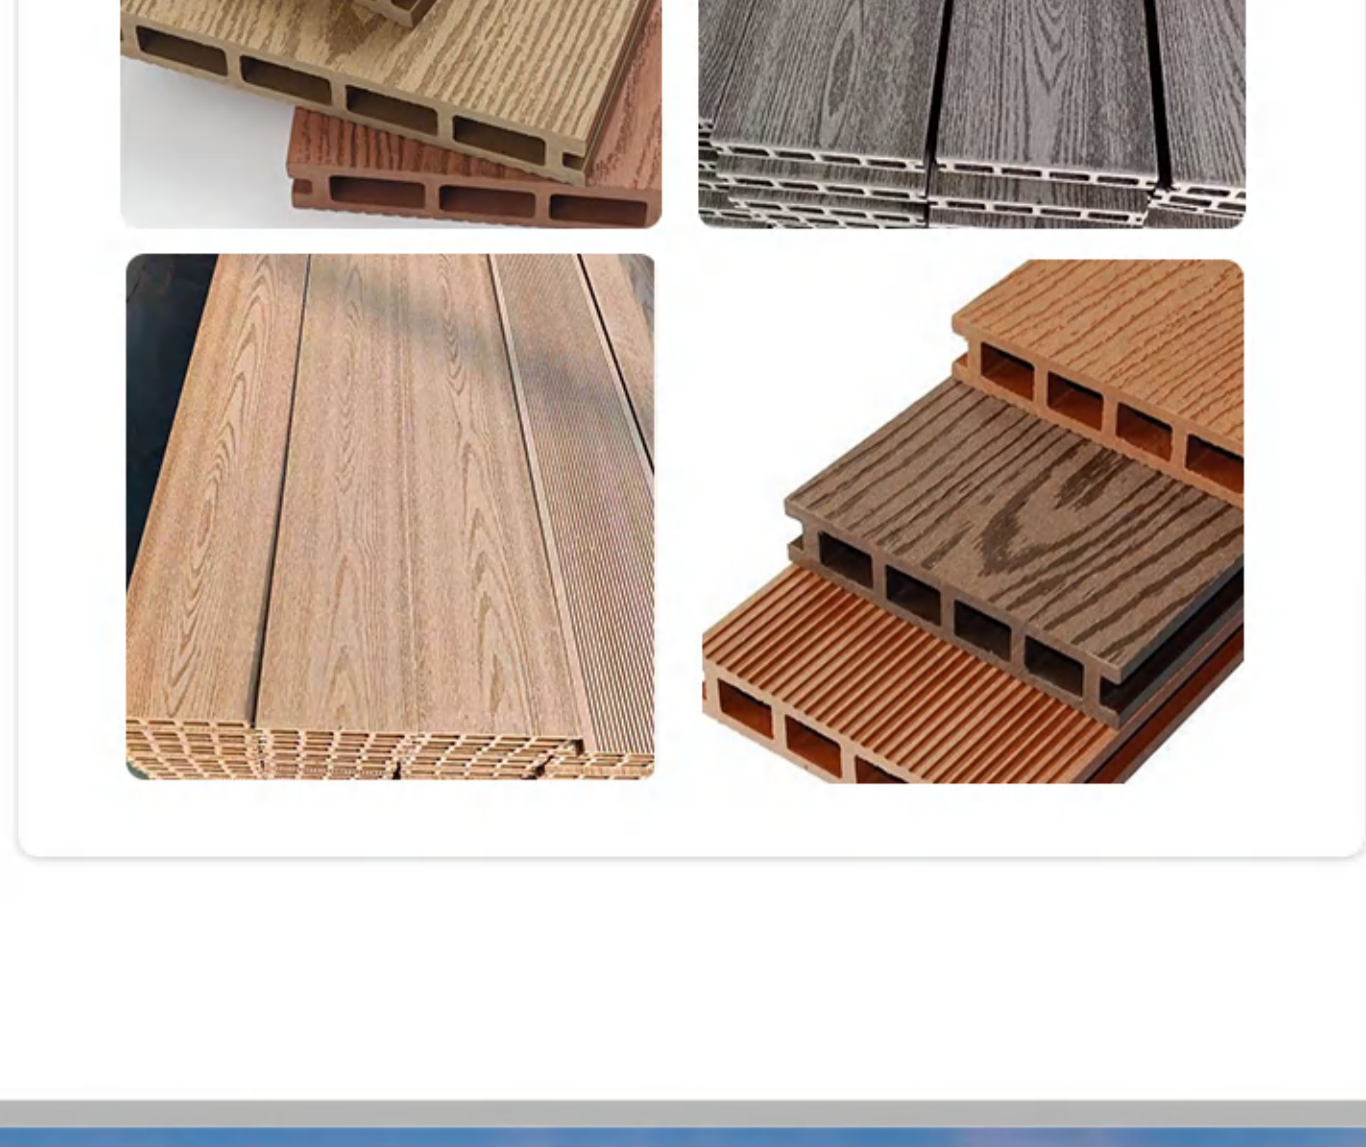

Real Shot Show