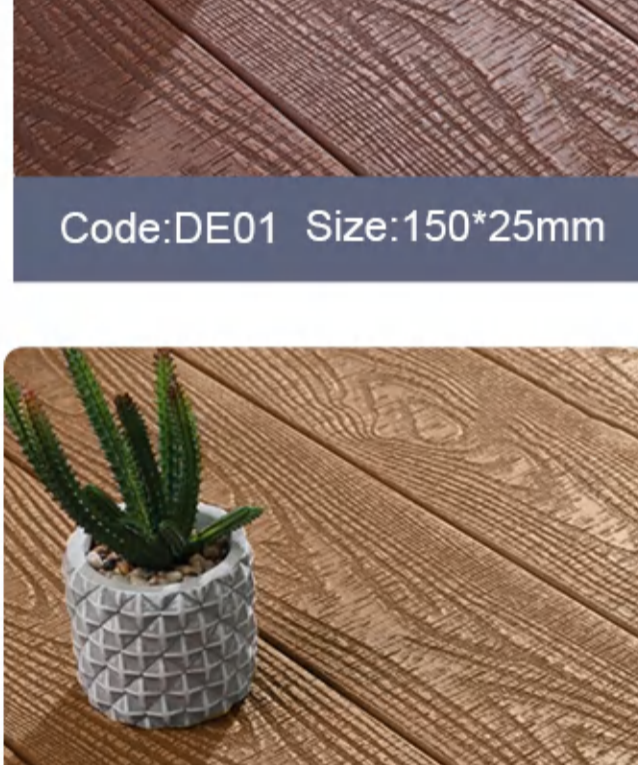

Code: DE01 Size: 150*25mm