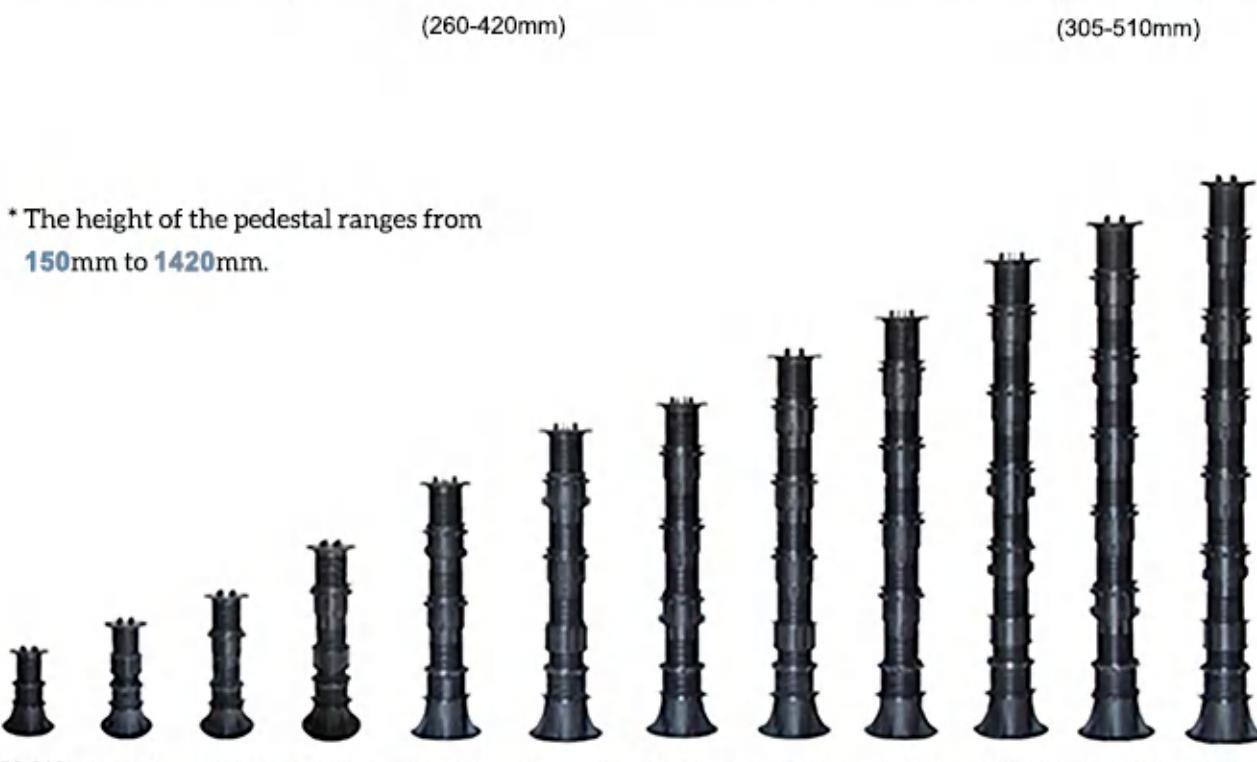

DECKING

DEGE AUTHENTIC

DEGE Authentic Hollow Decking in Light Grey Color

ITEM OPTIONS

DECKING

DEGE AUTHENTIC

Authentic decking is with wood grain finish to mimic the authentic feel of timber. Unlike timber, it is 100% waterproof and easier to clean.

Real Shot Show

DECKING

DEGE ELEGANT

DEGE Elegant Decking in teak color

ITEM OPTIONS

DECKING

DEGE ELEGANT

Elegant decking is a revolutionary product compared to classical wpc. The embossing process didn't come from 'thermo print' but 'pressure print', and so the embossed finish can stay at least 8-10 years.

Real Shot Show

DECKING

DEGE DELUXE

DEGE Deluxe Solid Decking in teak color

ITEM OPTIONS

DECKING

DEGE DELUXE

DELUXE decking adopts the knife-cut effect on surface, adding the speciality. Deluxe decking has a unique style than other ranges.

Real Shot Show

DECKING

DEGE ADVANCED

DEGE Advanced Hollow Decking in Light Grey Color

ITEM OPTIONS

DECKING

DEGE ADVANCED

Advanced decking is the latest wood composite material on the market. It adopts modern technology to bind multiple colors to the surface of the WPC panel, making the appearance of the co-extruded wood plastic floor more natural and colorful.

Real Shot Show

Decking

Fastening Touches

Fastening Choices

* The height of the pedestal ranges from 180mm to 1420mm.

DEGE decking is super-simple to install

Once decking subframe is laid, the decking will quite literally click into place with our hidden Fast Clip system, making composite decking installation quick, easy and ensuring truly professional results. In addition to our boards, we also offer a wide range of composite decking accessories that supplement your project perfectly.

Fastening Choices