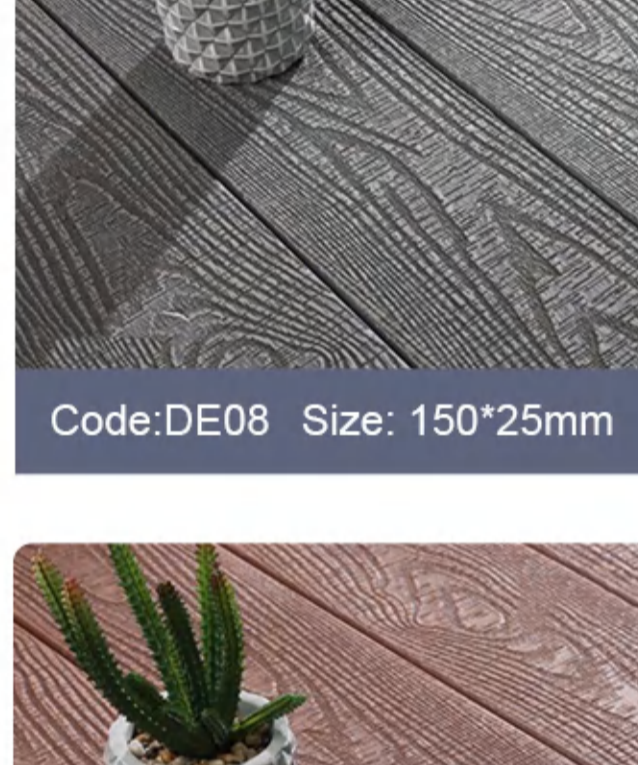

ITEM OPTIONS

Code: DE08 Size: 150*25mm