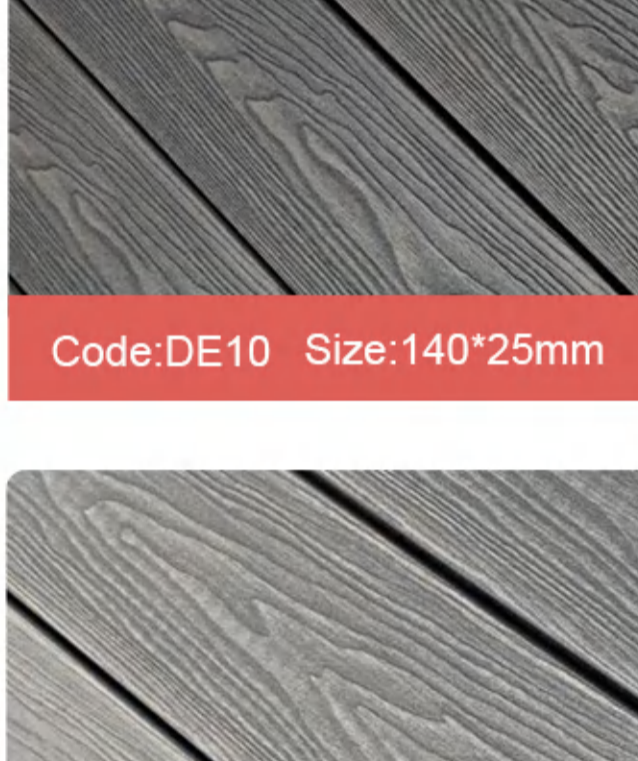

Code: DE10 Size: 140*25mm