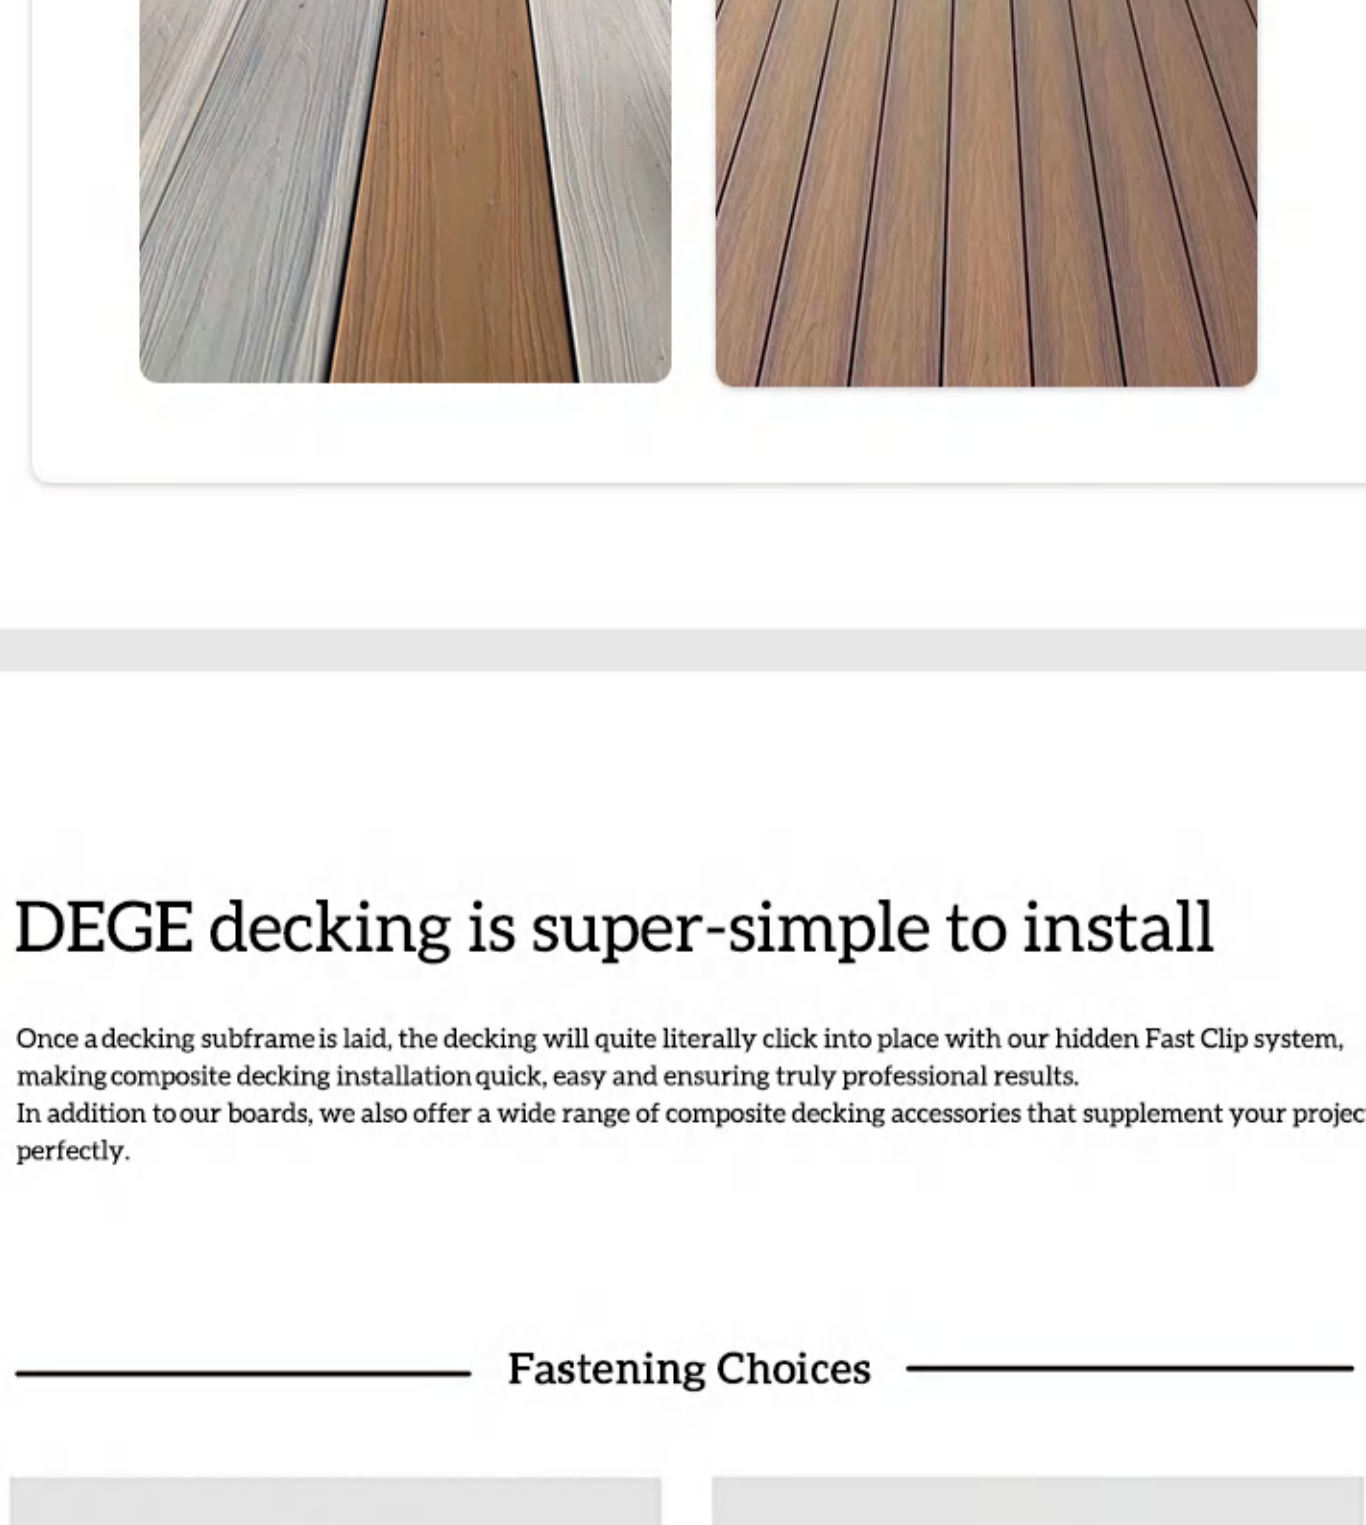

Real Shot Show

Decking

Fastening Touches

Fastening Choices