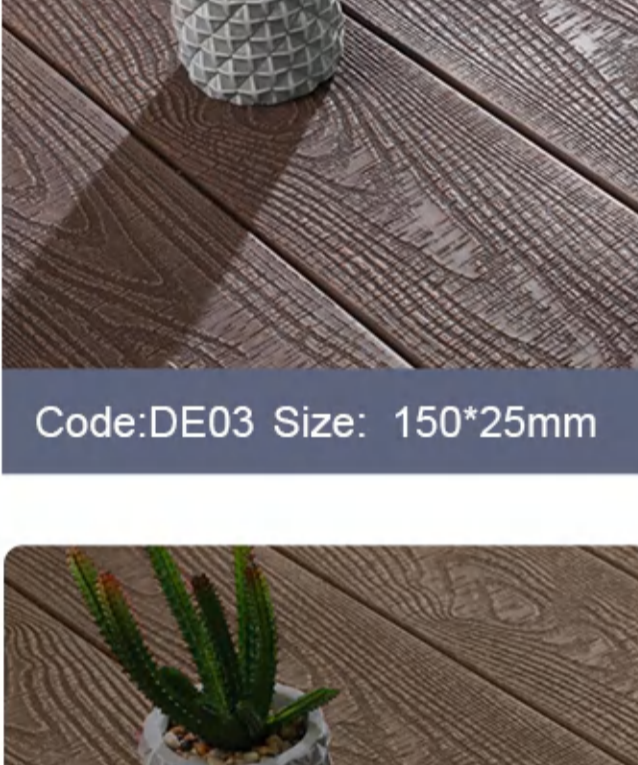

Code: DE03 Size: 150*25mm