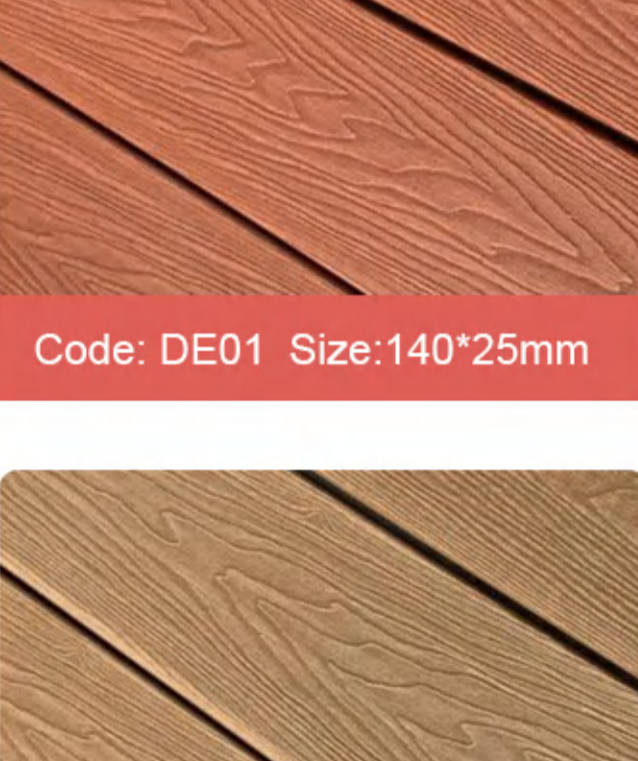

Code: DE01 Size: 140*25mm