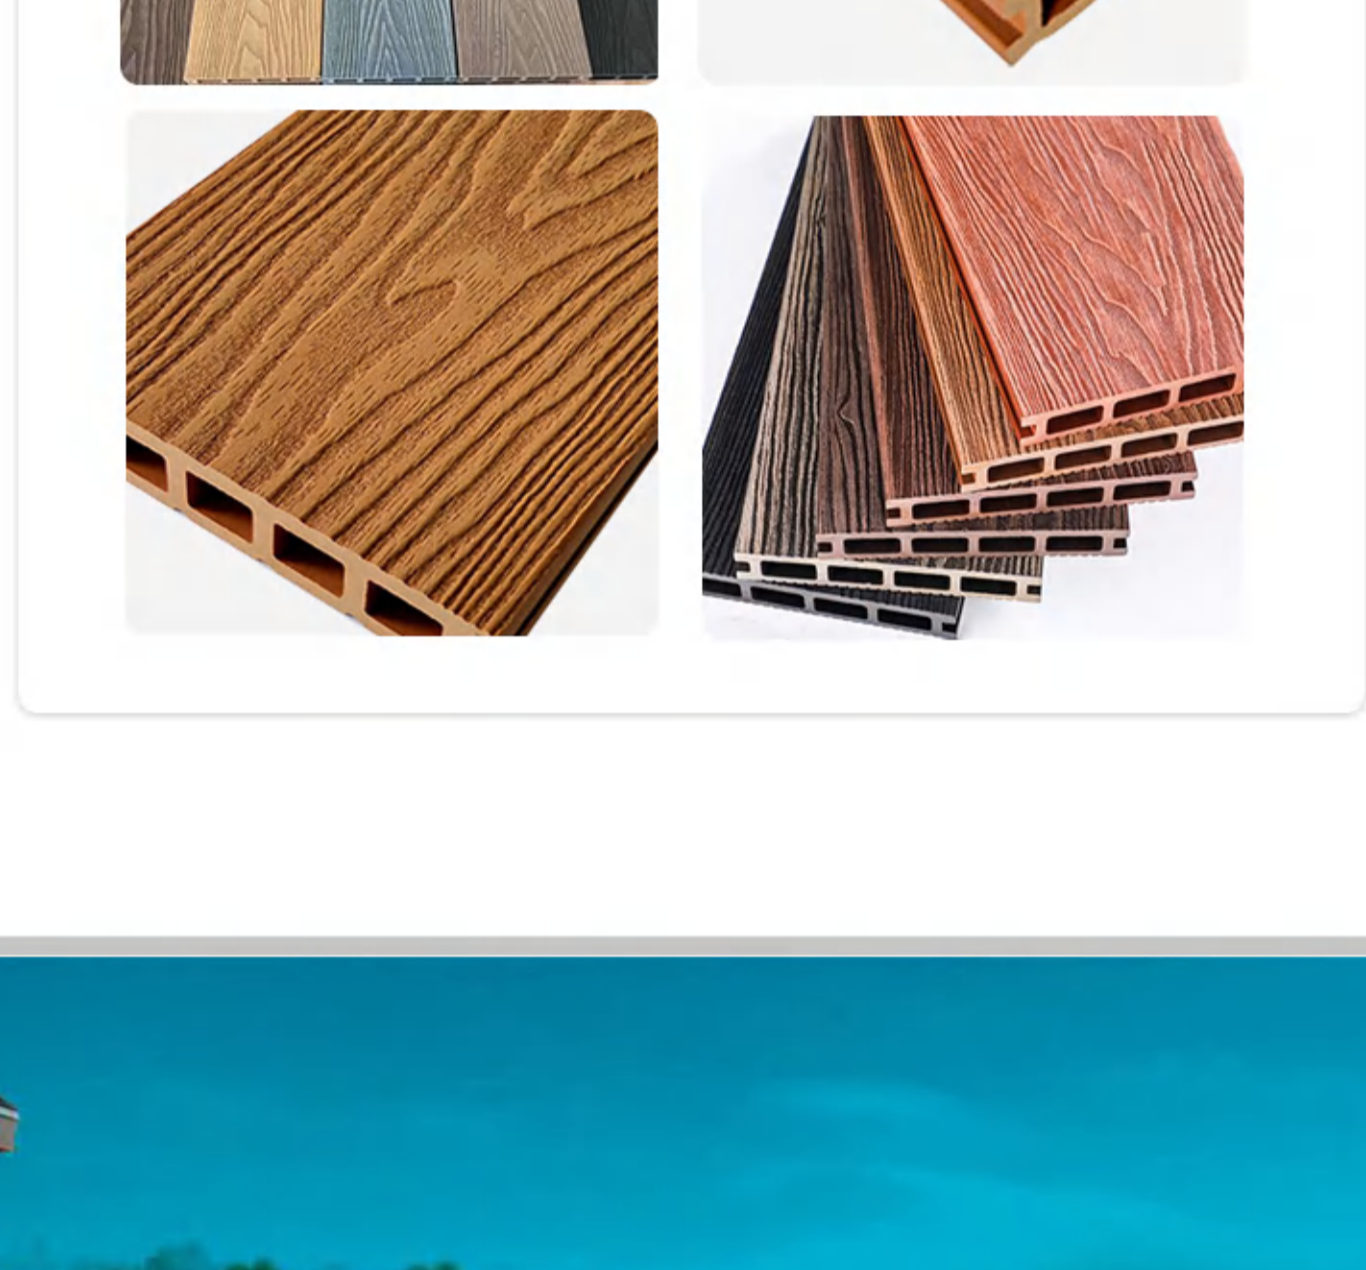

Real Shot Show