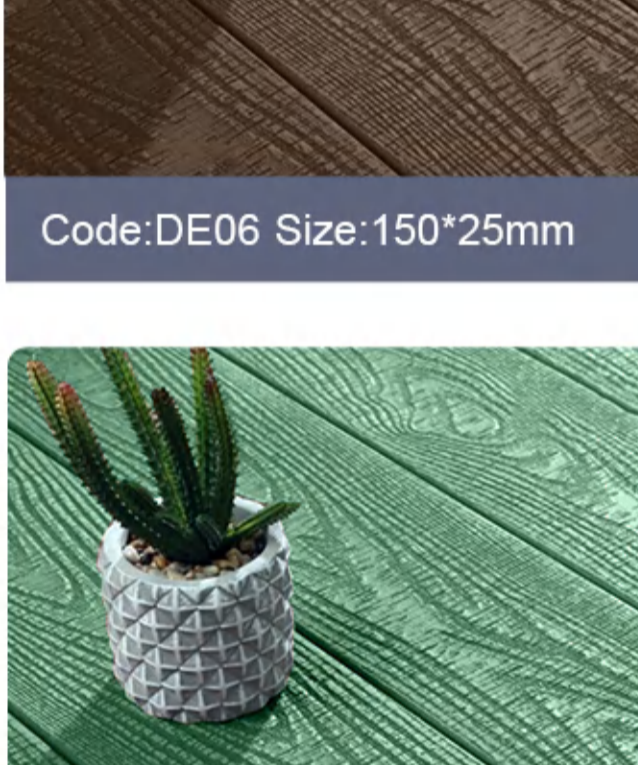

Code: DE06 Size: 150*25mm