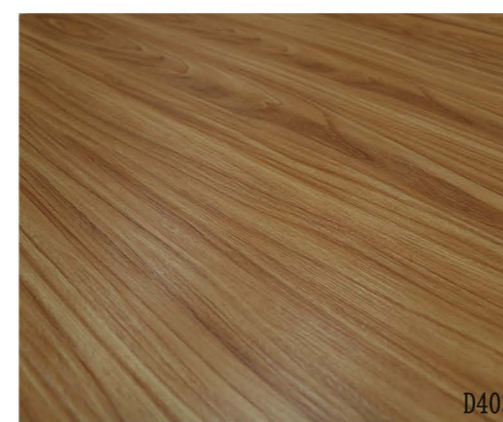

DW105-1

DW110-1

**WOOD SERIES**

Size: 910\*145/175mm, 1220\*145/175mm

Thickness: 3.5mm, 4mm, 5mm, 6mm

Wear Layer: 0.3mm, 0.5mm

DK5002

D403