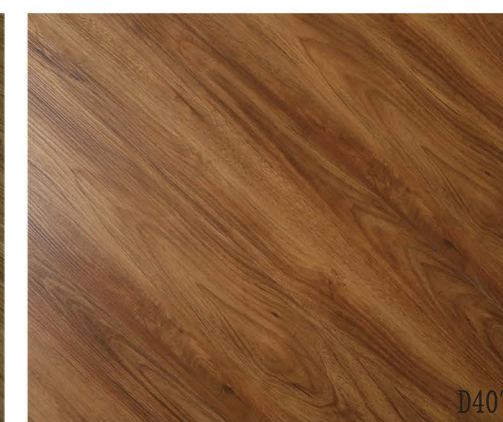

WOOD SERIES

Size: 910*145/175mm, 1220*145/175mm

Thickness: 3.5mm, 4mm, 5mm, 6mm

Wear Layer: 0.3mm, 0.5mm

DK5002

D403

D406

D407

D408

D409

D411

D412

D413

D414

D417

D416

D415

DB131

DH7284-5

DK5001

D7002

DJ6004-5

DK5005

**WOOD
SERIES**