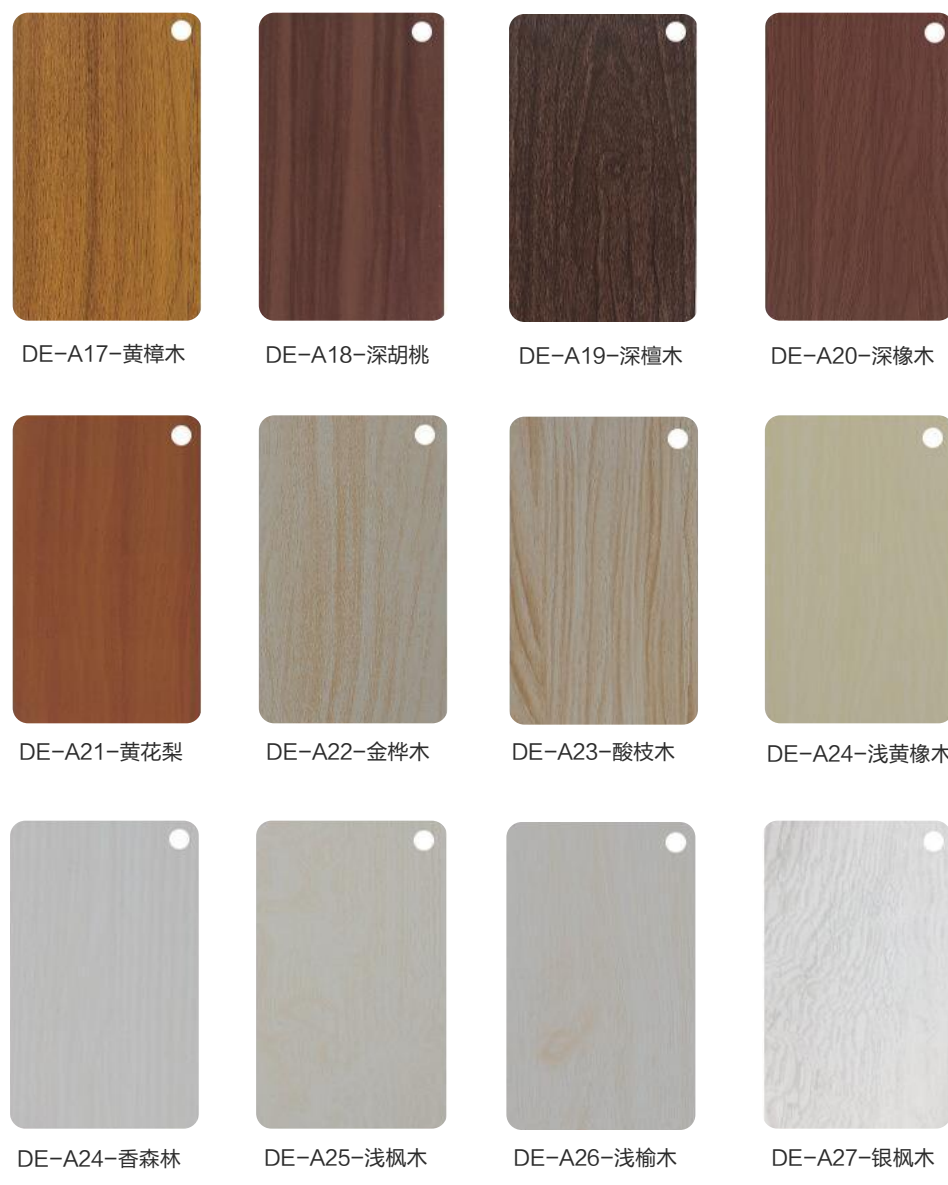

Colorful Card

Wood Colors Available