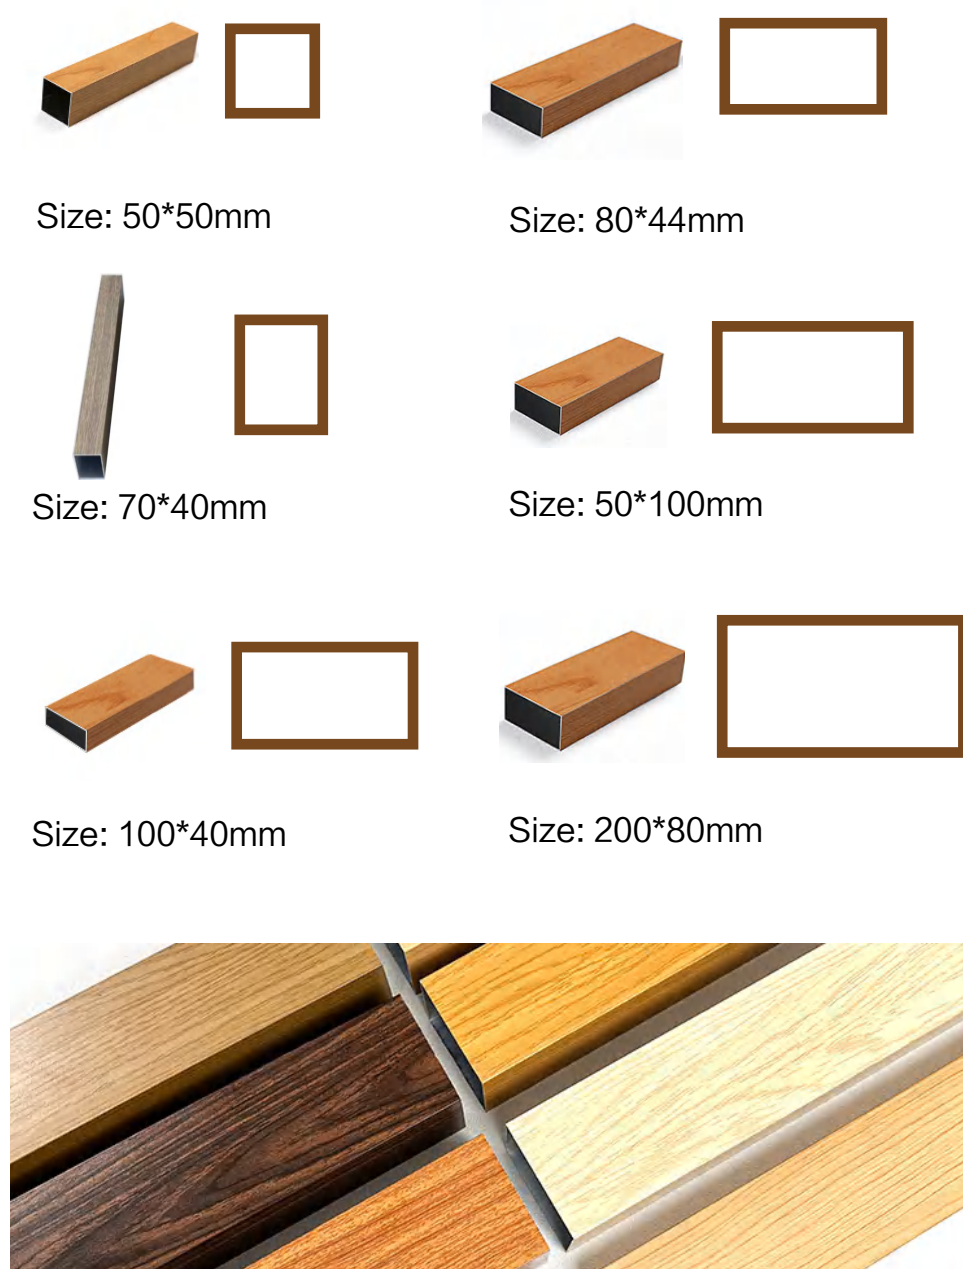

Changzhou Dege Decorative Material Co., Ltd.
Building B, No. 388 Heping Road,
Tianning District, Changzhou, Jiangsu, China
Tel: +86-519-83828201
Web: www.degefloors.com
Email: info@dglfloors.cn

Outdoor Aluminum Square Tube

APPLICATIONS SCENARIO

Shopping mall

Super Market

Dining room

Store Front

Waterproof:

Moisture-proof,
Anti-mold

Fire Retardant:

Effective flame
retardant,
Self-extinguishing
away from the fire.

Easy to install

Easy installation and
maintenance, durable

DIFFERENT SIZES

Size: Length 0.4 - 6m

Outdoor Aluminum Square Tube

Material	Aluminum Alloy
Size	20*20mm, 30*30mm, 50*50mm, 70*40mm, 80*44mm, 100*40mm, 100*50mm, 150*50mm, 200*80mm or customized
Length	0.4-6m
Thickness	0.8-2mm
Colors	Wood Grain, Pure Color, Metal, etc.
Advantage	Light Weight, Environment Friendly, Durable, Good Fastness, Mould Proof, Waterproof, Fireproof, Anti-corrosion, Easy to Clean, Easy to Install, etc.
Application	Hotel, Office, Villa, Restaurant, Residential House, Pavilion, etc.

Colorful Card

Wood Colors Available

Pure Colors Available

Metal Colors Available

Installation Process