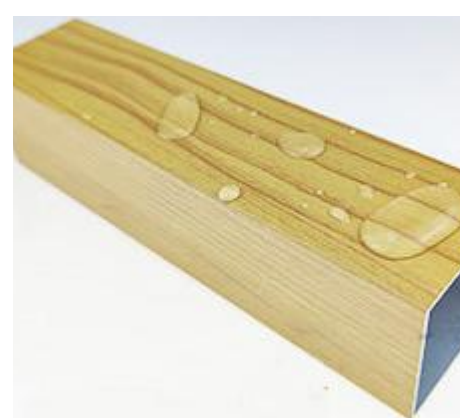

Waterproof:

Moisture-proof,
Anti-mold